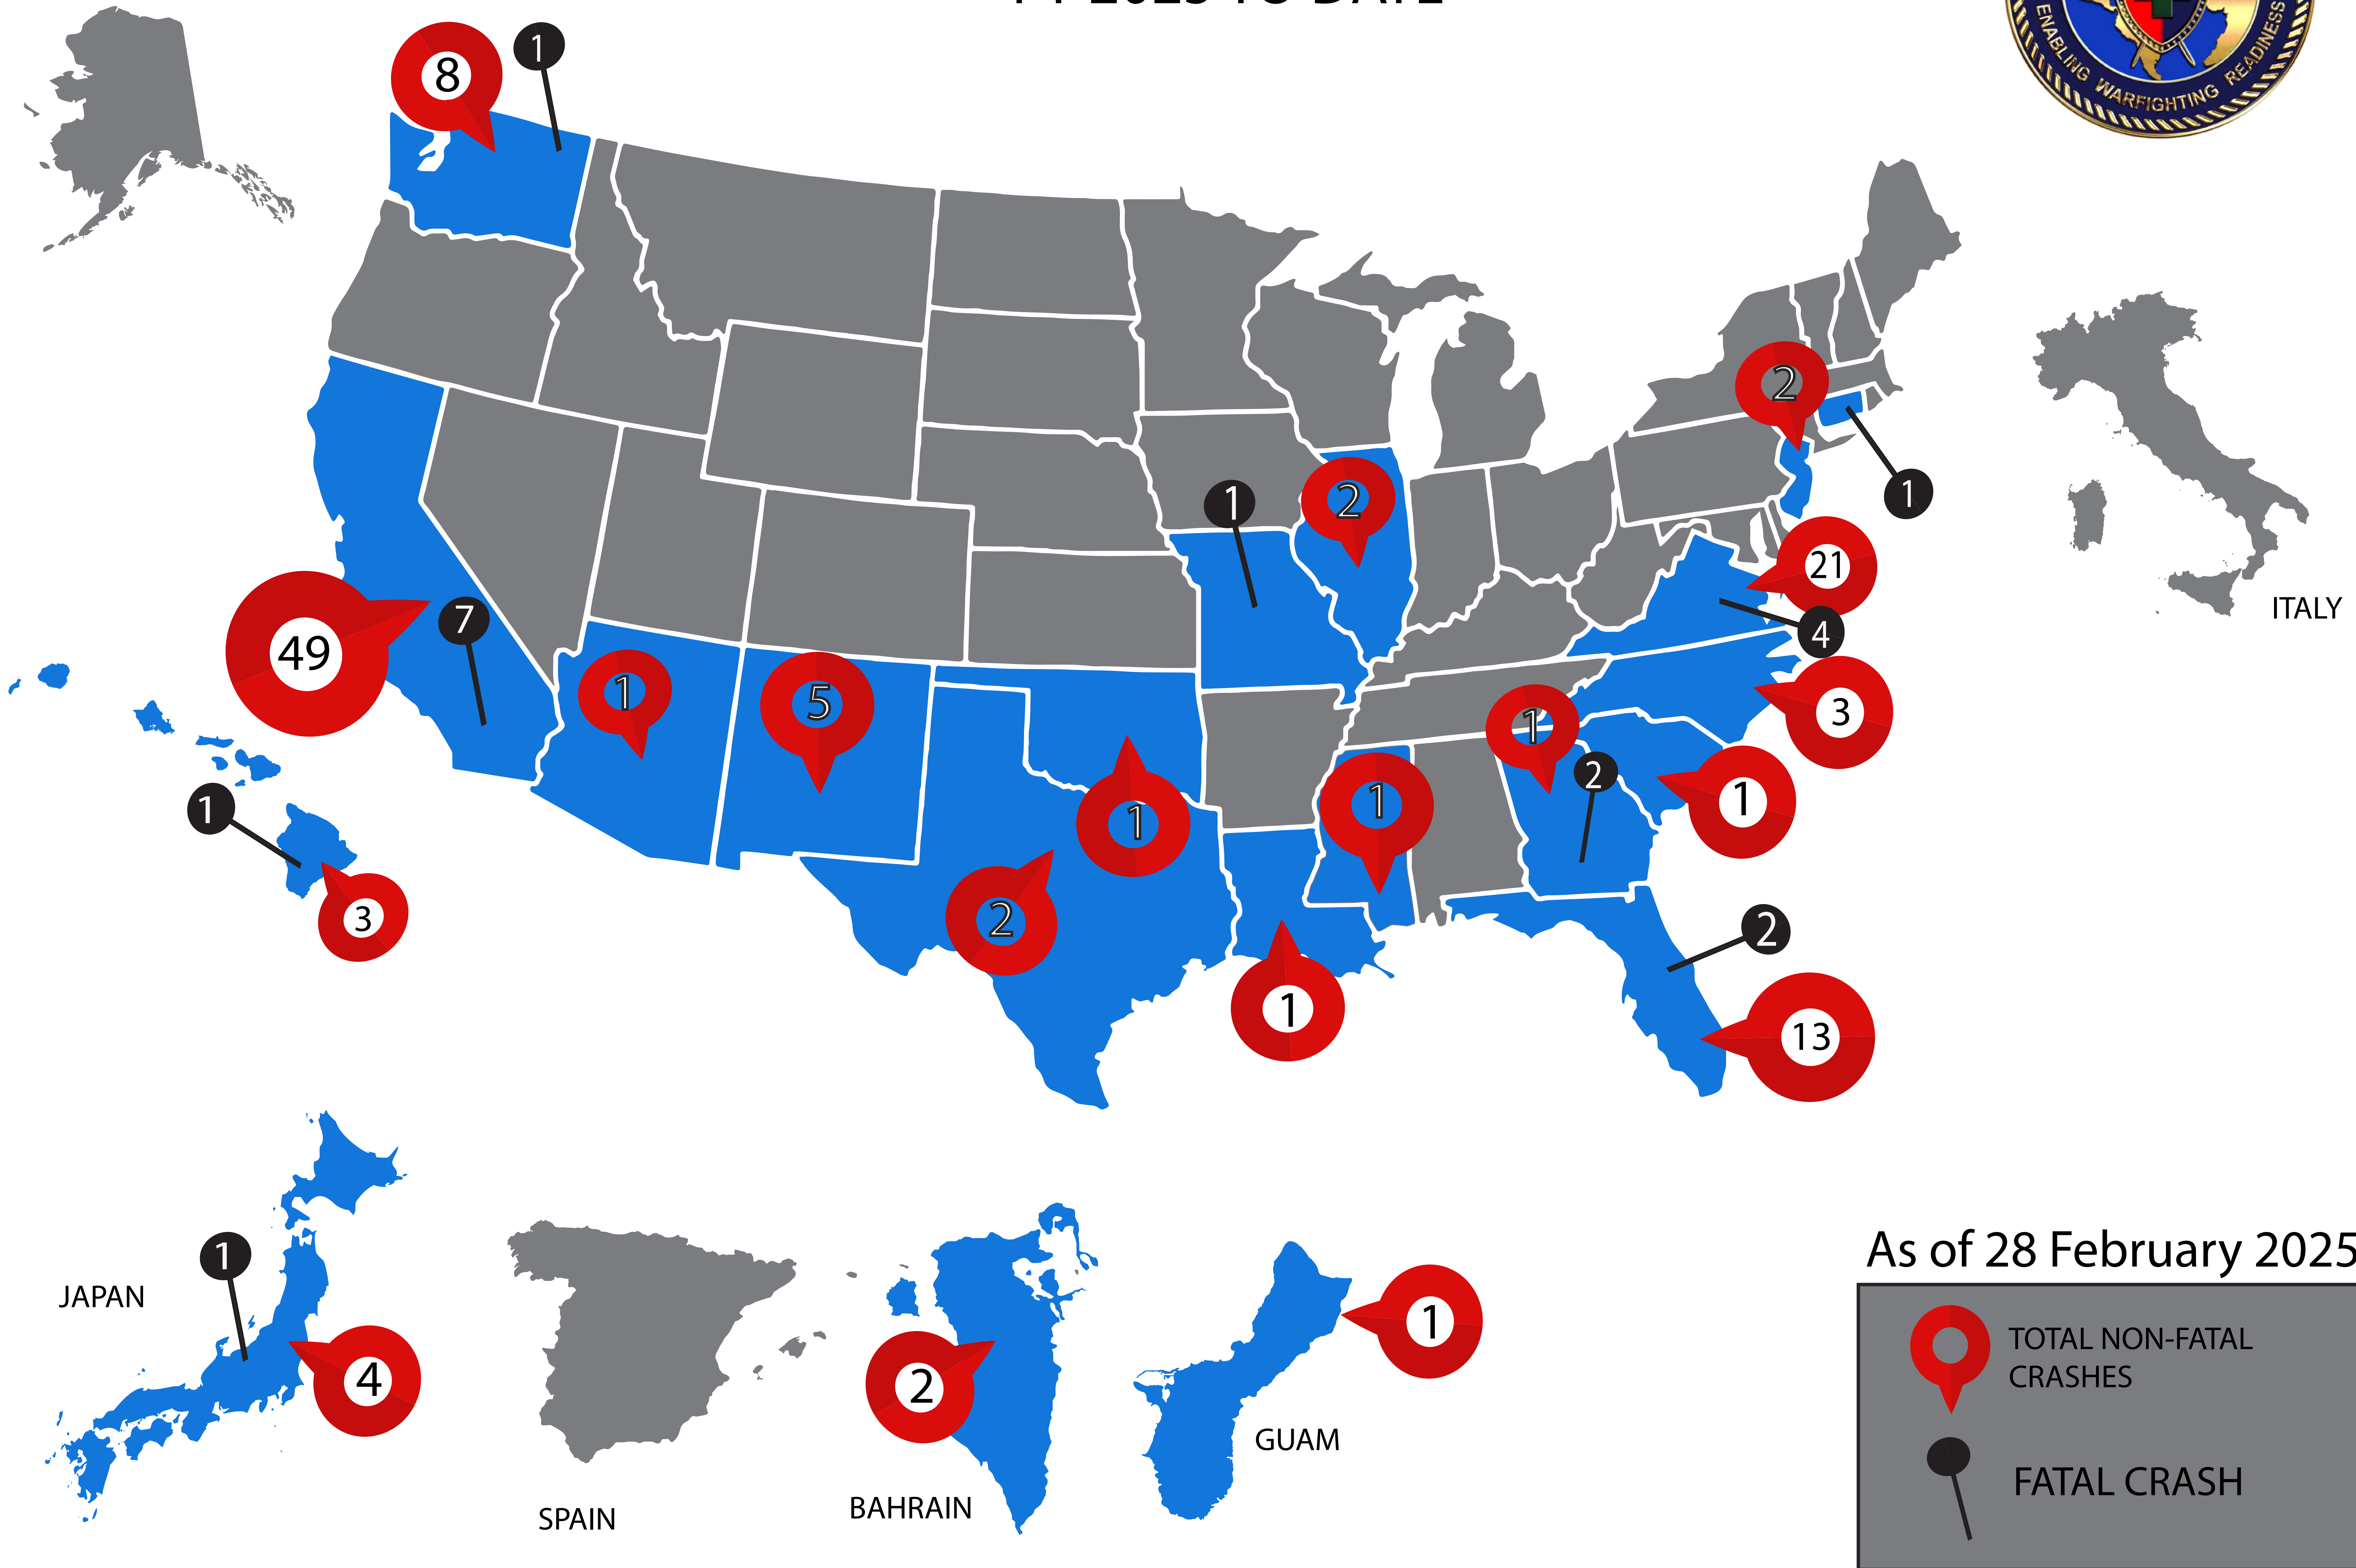

USN AND USMC MOTORCYCLE CRASHES FY 2025 TO DATE

As of 28 February 2025

-  TOTAL NON-FATAL CRASHES
-  FATAL CRASH